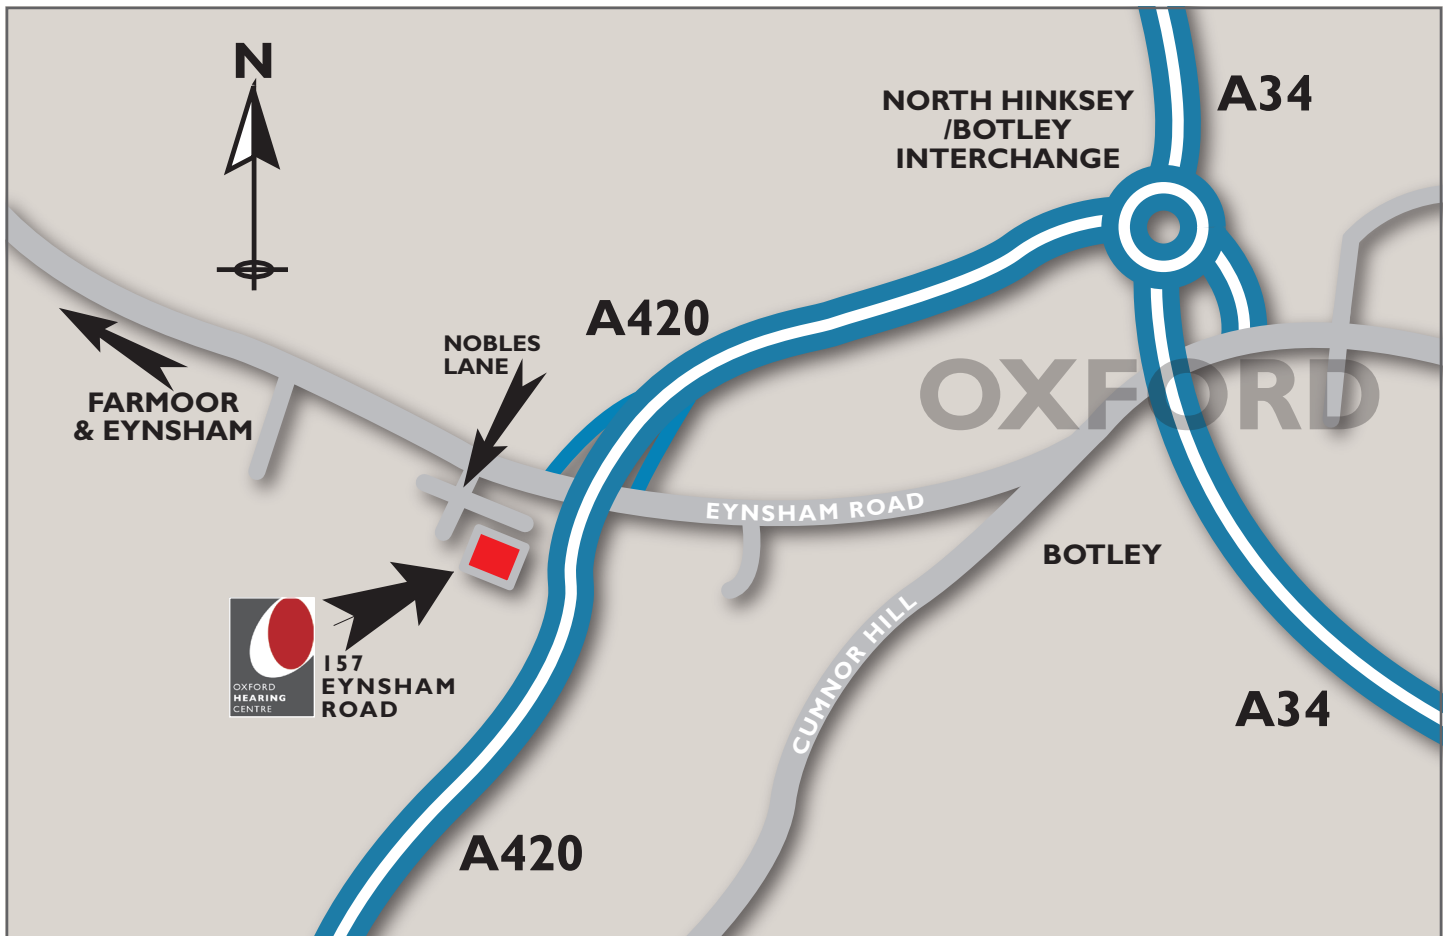

## HOW TO FIND US

### DIRECTIONS:

**Car** From the A34 North or South, exit at North Hinksey-Botley Interchange, sign-posted Swindon A420. Take the A420 towards Swindon/Bristol for half a mile and take the first exit – sign-posted B4044 to Eynsham and Farmoor. At the bottom of the slip-road, turn right onto B4044 Eynsham Road towards Farmoor and Eynsham and then 50 yards after going under the bridge turn 1st left into Noble’s Lane. Oxford Hearing Centre will be found on the access road to the left. FREE PARKING IN FRONT OF OUR BUILDING.

Sat Nav: OX2 9NE area BOTLEY or FARMOOR intersection with NOBLES LANE

### Bus from centre of Oxford

Stagecoach – Service S1 to Carterton, via Botley Road, Eynsham, Witney & Thorney Leys Board at A3 stop - George Street, Oxford (Near Toni & Guy Hairdressing Salon) Alight at Eynsham Road (by Noble’s Lane) and the Centre can be seen on the left after 50 yards.